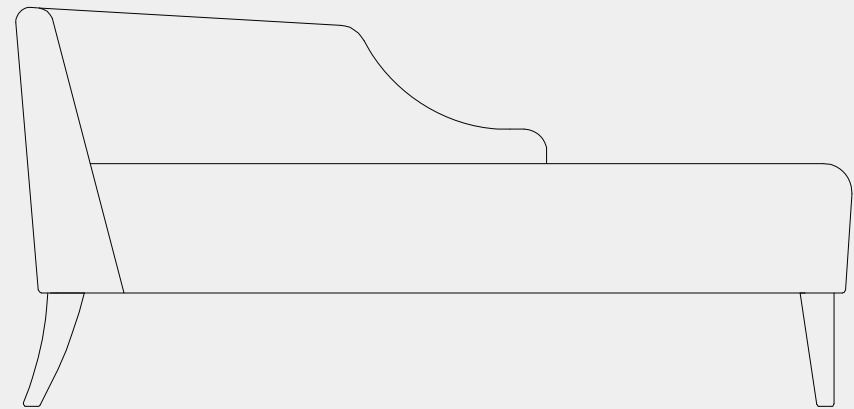

FADO ARMCHAIR - R335 - 77 X 80 X 77CM

PEDRO CHAIR - R329 - 80 X 85 X 71CM

DAKAR CHAIR - R330 - 80 X 80 X 75CM

CHARLES CHAIR -R146 - 56 X 74 X 104CM

ASPEN CHAISE LONGUE - R612 - 147 X 70 X 83CM

LANDSCAPE CHAIR WITH FOOT REST - R224 - 53 X 50 X 35CM

ANTHONY CHAIR - R154 - 56 X 60 X 80CM

ANTHONY ARMCHAIR - R333 - 63 X 60 X 81CM

ELLE CHAIR - R151 - 53 X 61 X 97CM

SUZI CHAIR - R147 - 53 X 61 X 87CM

MADemoiselle CHAIR - R152 - 57 X 64 X 85CM

DINAMARCA CHAIR - R148 - 62 X 62 X 86CM