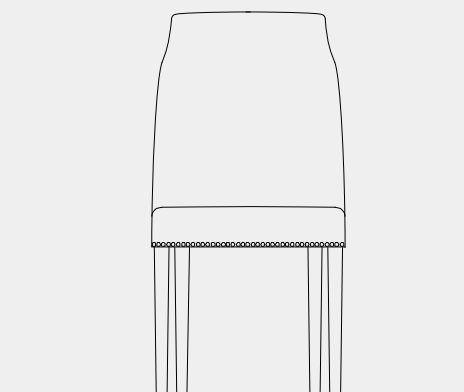

ANTHONY CHAIR - R154 - 56 X 60 X 80CM

ANTHONY ARMCHAIR - R333 - 63 X 60 X 81CM

ELLE CHAIR - R151 - 53 X 61 X 97CM

SUZI CHAIR - R147 - 53 X 61 X 87CM

MADemoiselle CHAIR - R152 - 57 X 64 X 85CM

DINAMARCA CHAIR - R148 - 62 X 62 X 86CM

PORTO CHAIR - R149 - 49 X 56 X 89CM

GOLF CHAIR - R190 - 60 X 58 X 82CM

LIVING CHAIR - R153 - 51 X 64 X 101CM

SERIP CHAIR - R139 - 48 X 50 X 104CM

TOURIGA CABINET - R822 - 158 X 158 X 60CM

WENGUE HALL TABLE - R827 - 130 X 50 X 82CM