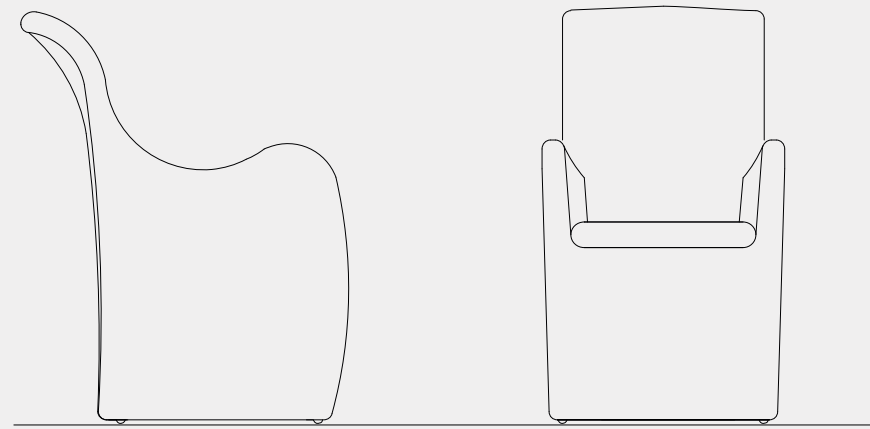

TWO LOVERS ARMCHAIR - R336 - 69 X 69 X 88CM

ESTOCOLMO 1 SEAT SOFA - R730 - 85 X 85 X 79CM

ESTOCOLMO 2 SEAT SOFA - R730 - 190 X 85 X 79CM

ESTOCOLMO CHAISE LOUNGE - R730 - 160 X 85 X 79CM

CHARLES ARMCHAIR - R328 - 79 X 90 X 96CM

FADO ARMCHAIR - R335 - 77 X 80 X 77CM

PEDRO CHAIR - R329 - 80 X 85 X 71CM

DAKAR CHAIR - R330 - 80 X 80 X 75CM

CHARLES CHAIR -R146 - 56 X 74 X 104CM

ASPEN CHAISE LONGUE - R612 - 147 X 70 X 83CM

LANDSCAPE CHAIR WITH FOOT REST - R224 - 53 X 50 X 35CM

ANTHONY CHAIR - R154 - 56 X 60 X 80CM

ANTHONY ARMCHAIR - R333 - 63 X 60 X 81CM

ELLE CHAIR - R151 - 53 X 61 X 97CM

SUZI CHAIR - R147 - 53 X 61 X 87CM

MADemoiselle CHAIR - R152 - 57 X 64 X 85CM

DINAMARCA CHAIR - R148 - 62 X 62 X 86CM