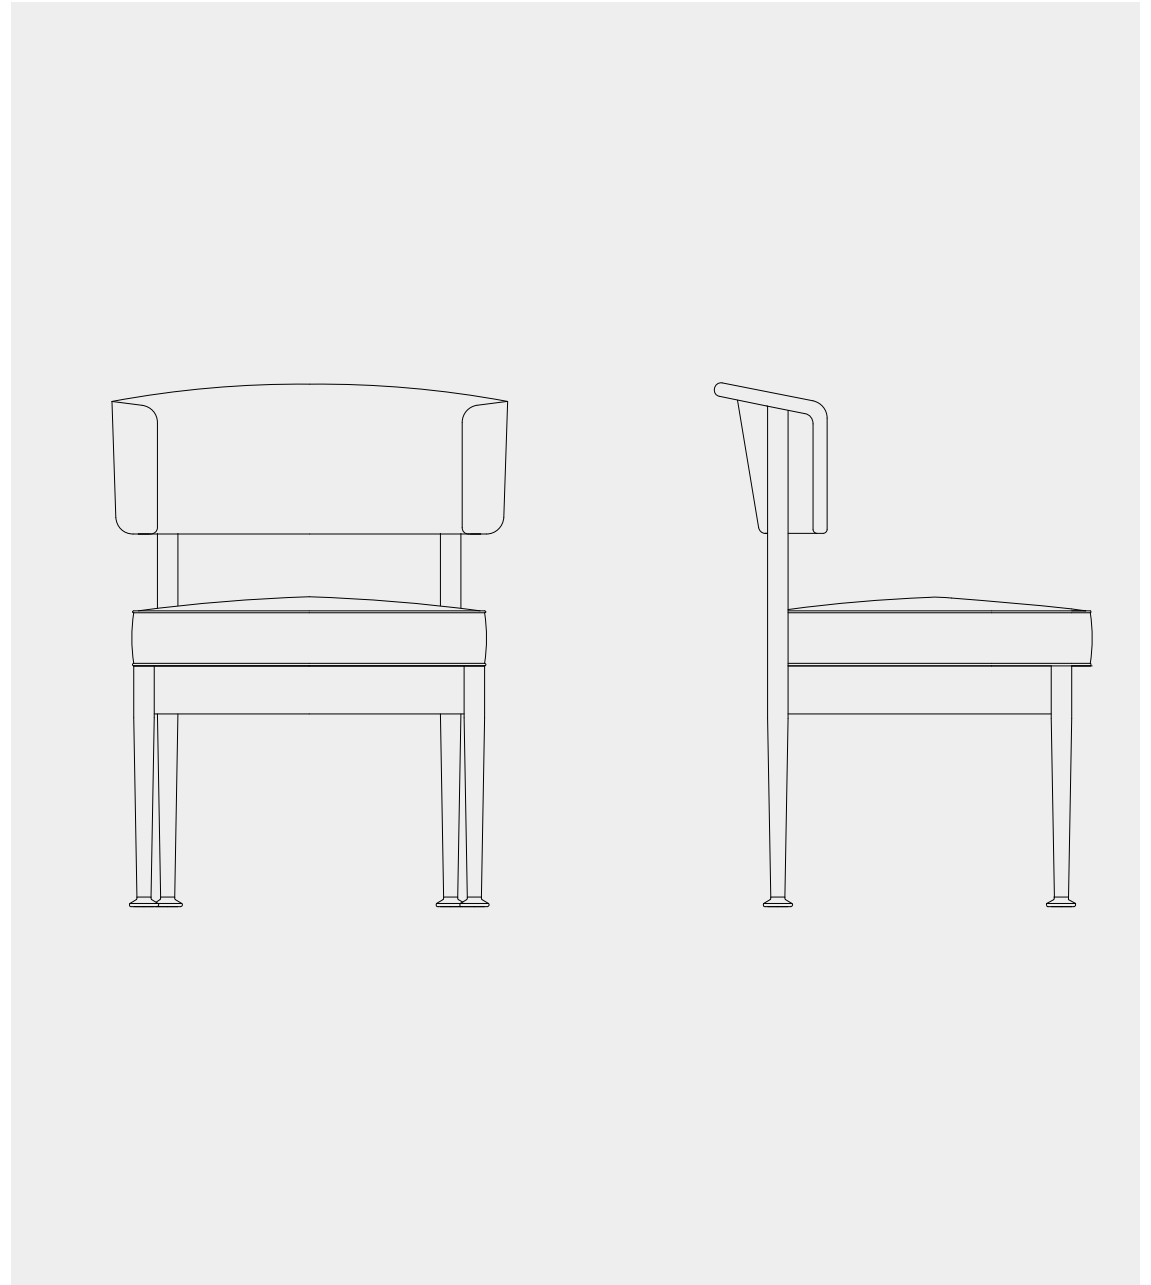

ANTHONY CHAIR - R154 - 56 X 60 X 80CM