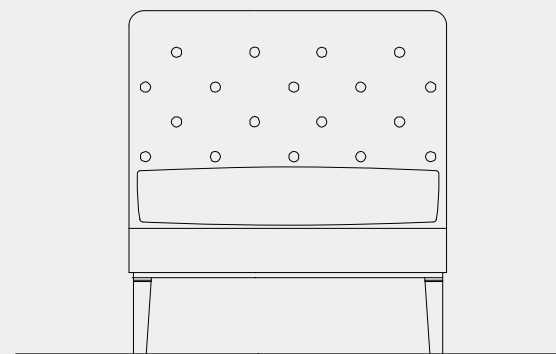

FADO ARMCHAIR - R335 - 77 X 80 X 77CM

PEDRO CHAIR - R329 - 80 X 85 X 71CM

DAKAR CHAIR - R330 - 80 X 80 X 75CM

CHARLES CHAIR -R146 - 56 X 74 X 104CM

ASPEN CHAISE LONGUE - R612 - 147 X 70 X 83CM

LANDSCAPE CHAIR WITH FOOT REST - R224 - 53 X 50 X 35CM

ANTHONY CHAIR - R154 - 56 X 60 X 80CM

ANTHONY ARMCHAIR - R333 - 63 X 60 X 81CM

ELLE CHAIR - R151 - 53 X 61 X 97CM

SUZI CHAIR - R147 - 53 X 61 X 87CM

MADemoiselle CHAIR - R152 - 57 X 64 X 85CM

DINAMARCA CHAIR - R148 - 62 X 62 X 86CM