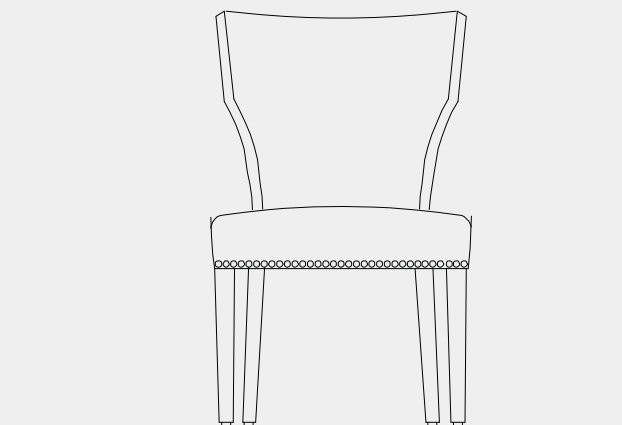

ANTHONY CHAIR - R154 - 56 X 60 X 80CM

ANTHONY ARMCHAIR - R333 - 63 X 60 X 81CM

ELLE CHAIR - R151 - 53 X 61 X 97CM

SUZI CHAIR - R147 - 53 X 61 X 87CM

MADemoiselle CHAIR - R152 - 57 X 64 X 85CM

DINAMARCA CHAIR - R148 - 62 X 62 X 86CM

PORTO CHAIR - R149 - 49 X 56 X 89CM

GOLF CHAIR - R190 - 60 X 58 X 82CM

LIVING CHAIR - R153 - 51 X 64 X 101CM

SERIP CHAIR - R139 - 48 X 50 X 104CM

TOURIGA CABINET - R822 - 158 X 158 X 60CM

WENGUE HALL TABLE - R827 - 130 X 50 X 82CM