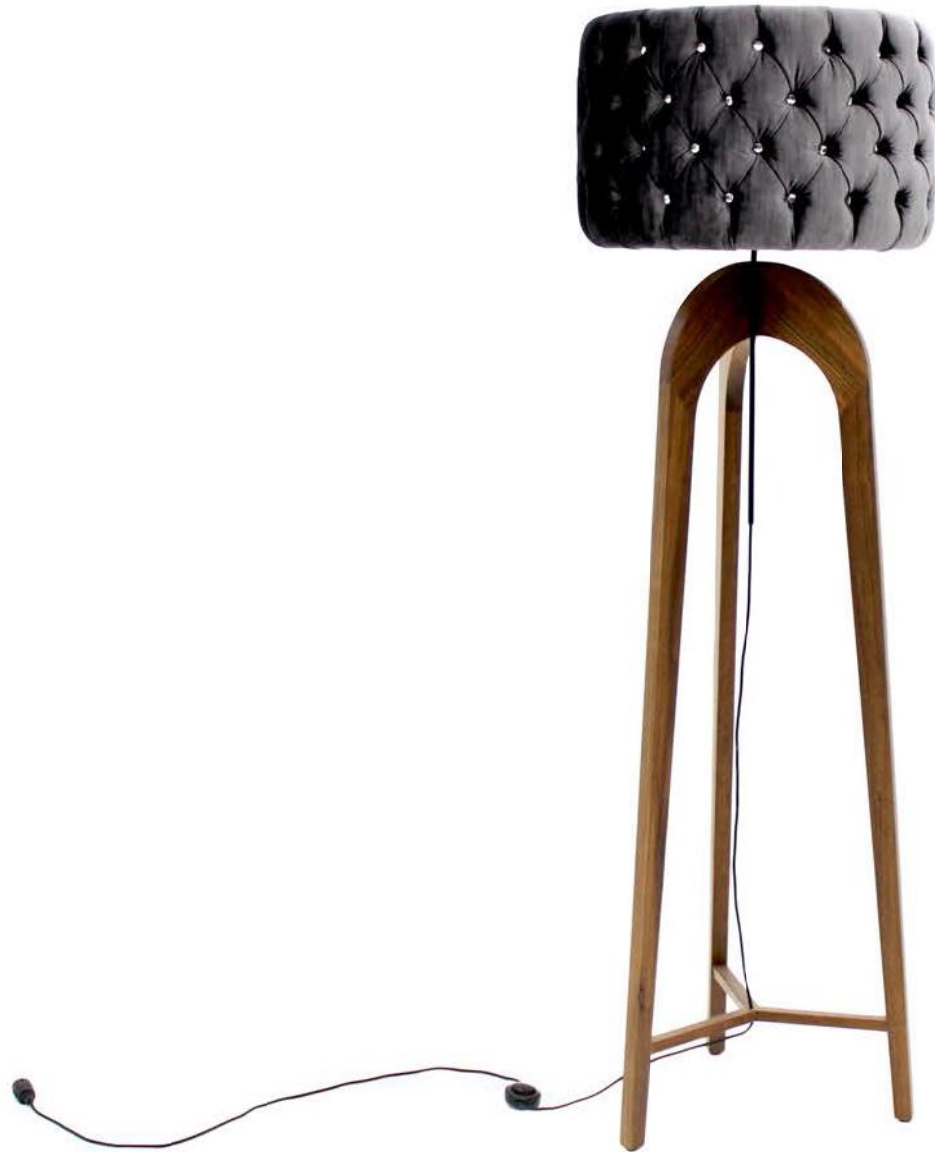

CROWN TABLE - R829 - 90 X 90 X 42CM

TRIBO TABLE - R831 - 60 X 60 X 70CM

JOHN TABLE - R823 - Ø65 X 64CM

RICHARD TABLE - R824 - Ø135 X 73CM

PLAN TABLE - R826 - 500 X 400 X 430

AFONSO TABLE - R825 - Ø38 X 48CM

BLOW LAMP - R519 - 60 X 60 X 170CM

CAPITONE ABAT-JOUR - R520 - 55 X 5 X 36CM

BLOW LAMP - R519 - 30 X 30 X 170CM

TRIBO LAMP - R521- 41X 41 X 140CM

PAULCANTUNES[®]

created by workmanship, inspired by you!

2014 CATALOG