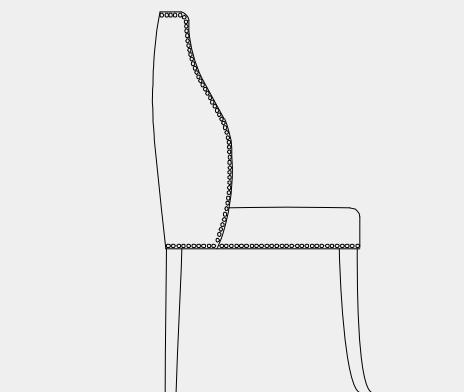

FADO ARMCHAIR - R335 - 77 X 80 X 77CM

PEDRO CHAIR - R329 - 80 X 85 X 71CM

DAKAR CHAIR - R330 - 80 X 80 X 75CM

CHARLES CHAIR -R146 - 56 X 74 X 104CM

ASPEN CHAISE LONGUE - R612 - 147 X 70 X 83CM

LANDSCAPE CHAIR WITH FOOT REST - R224 - 53 X 50 X 35CM

ANTHONY CHAIR - R154 - 56 X 60 X 80CM

ANTHONY ARMCHAIR - R333 - 63 X 60 X 81CM

ELLE CHAIR - R151 - 53 X 61 X 97CM

SUZI CHAIR - R147 - 53 X 61 X 87CM

MADemoiselle CHAIR - R152 - 57 X 64 X 85CM

DINAMARCA CHAIR - R148 - 62 X 62 X 86CM

PORTO CHAIR - R149 - 49 X 56 X 89CM

GOLF CHAIR - R190 - 60 X 58 X 82CM

LIVING CHAIR - R153 - 51 X 64 X 101CM

SERIP CHAIR - R139 - 48 X 50 X 104CM

TOURIGA CABINET - R822 - 158 X 158 X 60CM

WENGUE HALL TABLE - R827 - 130 X 50 X 82CM