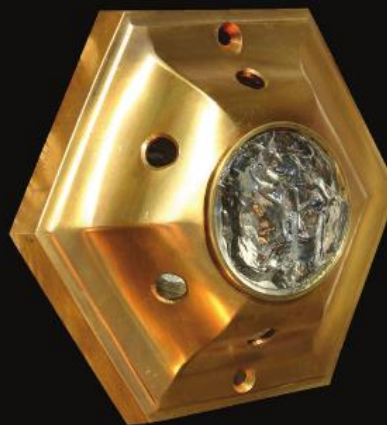

Spot light Cover II. with cristal
↑16 cm ↔16 cm ↳6 cm
0.8 Kg