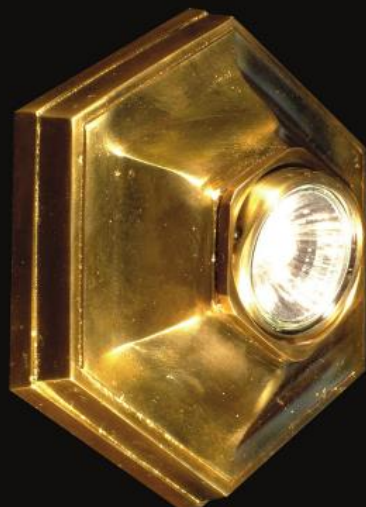

## Spot lights

Spot light Cover I. with cristal  
↑15 cm ↔15 cm ↳7 cm  
0.8 Kg

Spot light Cover II. with cristal  
↑16 cm ↔16 cm ↳6 cm  
0.8 Kg

Spot light I.  
↑15 cm ↔15 cm ↳7 cm  
1 x 35 W Gu 10  
0.9 Kg